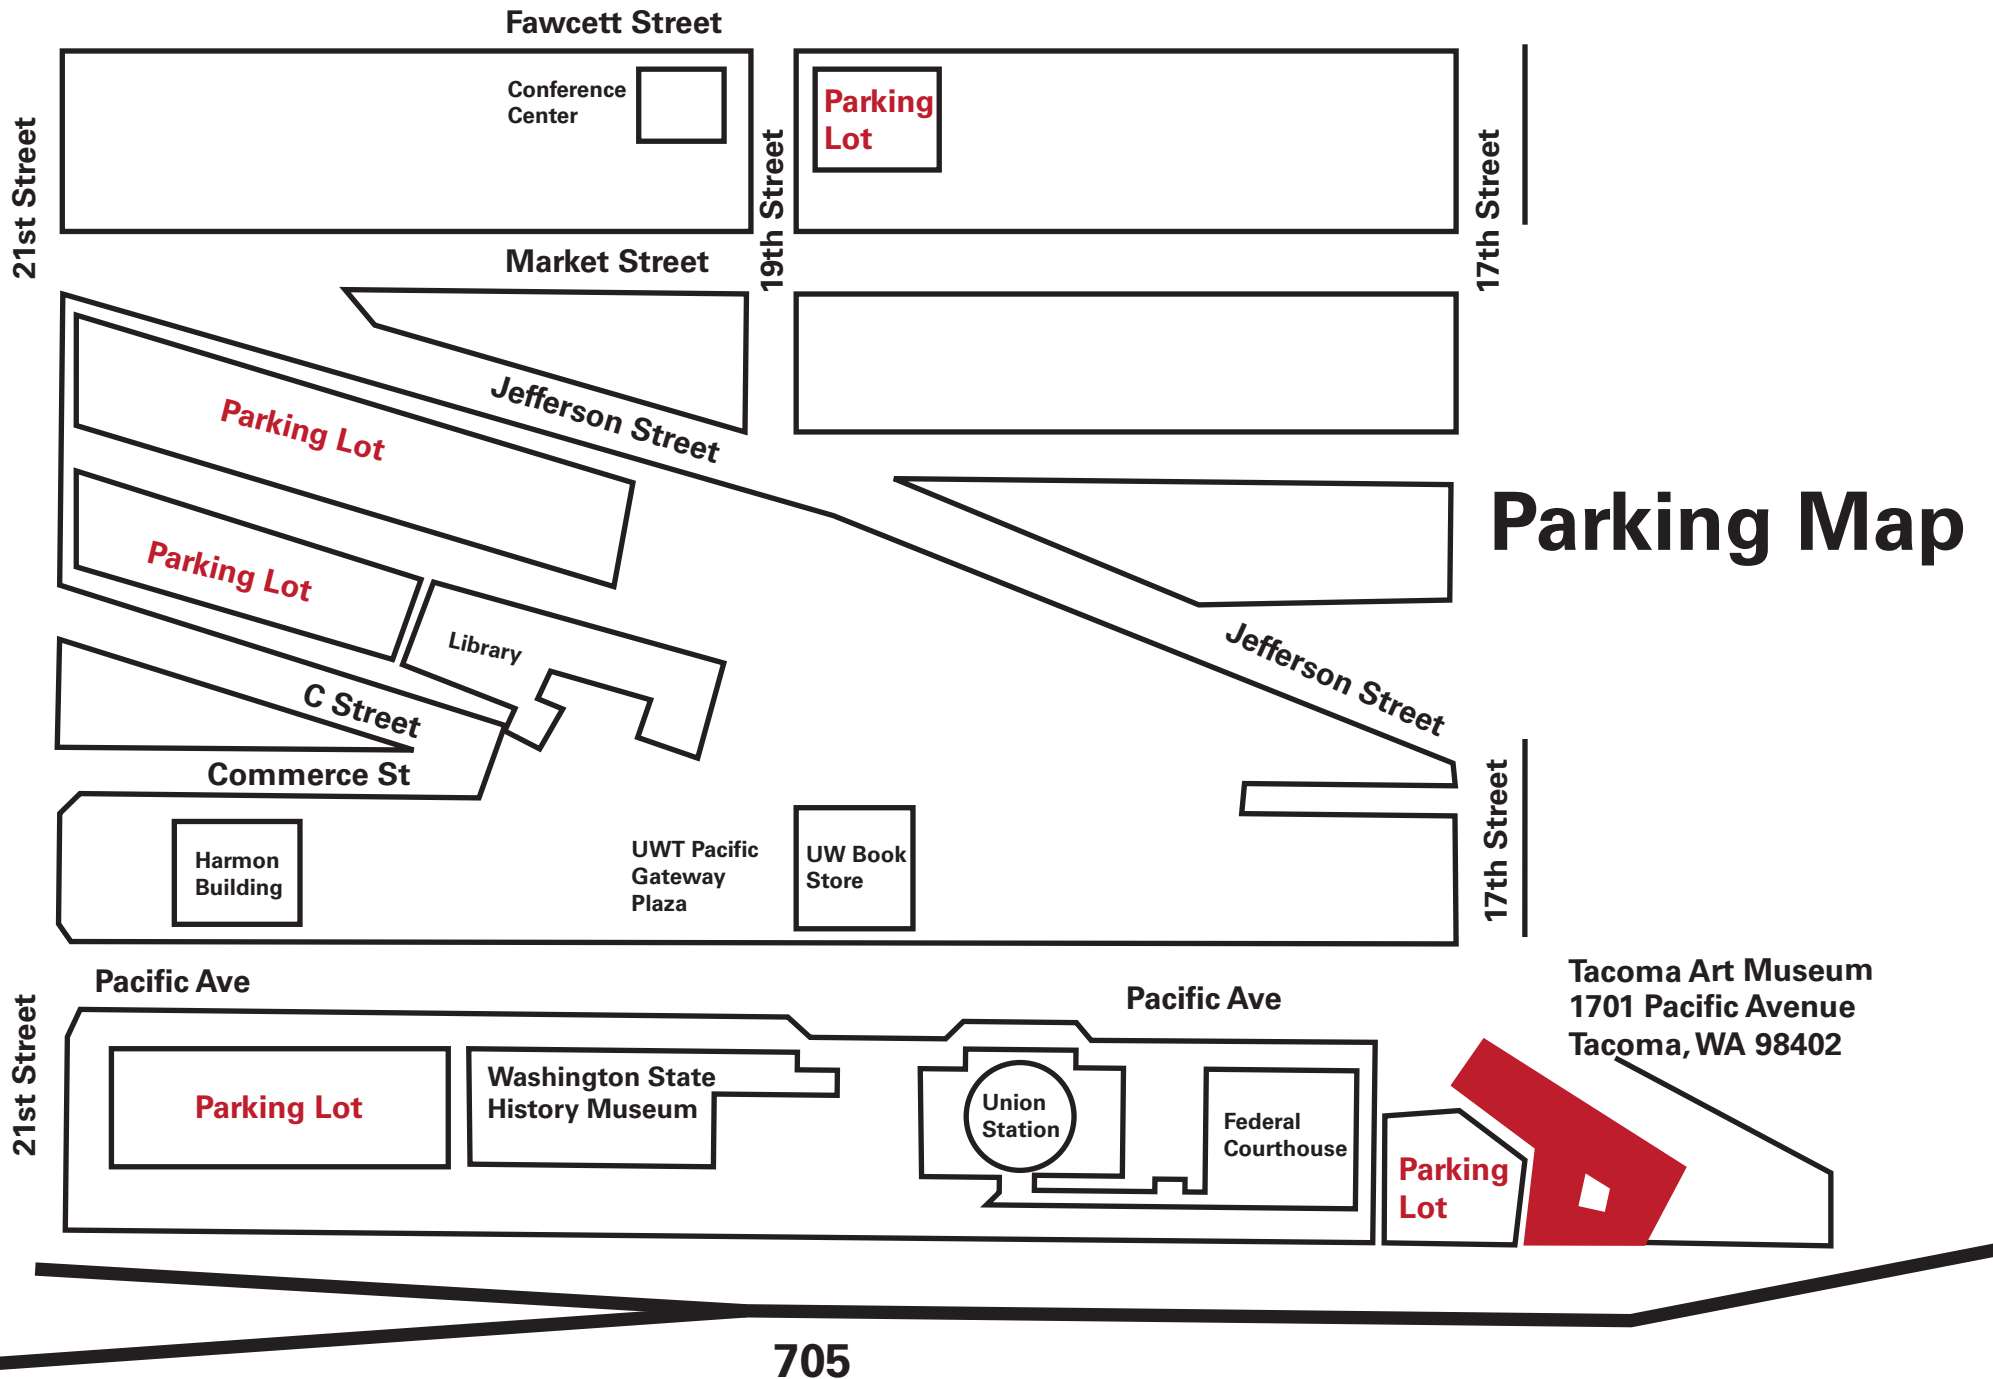

Parking Map

Tacoma Art Museum
1701 Pacific Avenue
Tacoma, WA 98402

705